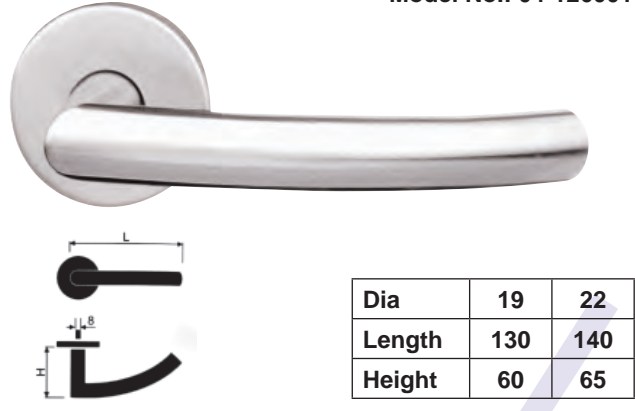

Model No.: 04-122001

04 - trend Architectural Lever Handles

Model No.: 04-123001

Model No.: 04-124001

Model No.: 04-125001

Model No.: 04-126001

Model No.: 04-127001

Model No.: 04-128001

Model No.: 04-129001

Model No.: 04-130001

04 - trend Architectural Lever Handles

Model No.: 04-131001

Model No.: 04-132001

Dia	19	22
Length	130	140
Height	60	65

Model No.: 04-133002

Model No.: 04-134001