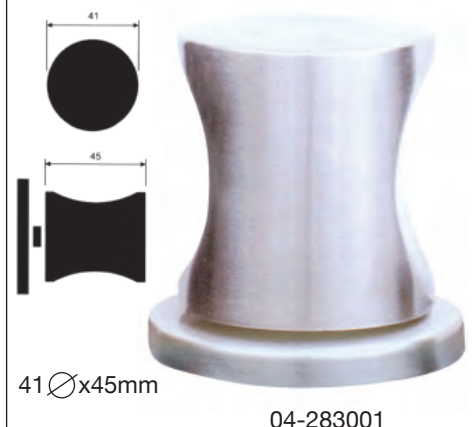

04 - trend Architectural Lever Handles

Model No.: 04-147001

Model No.: 04-148001

Dia	19	22
Length	130	140
Height	60	65

Model No.: 04-149001

Dia	19	22
Length	130	140
Height	60	65

Model No.: 04-150001

Model No.: 04-151001

Dia	19	22
Length	130	140
Height	60	65

Model No.: 04-152002

Dia	19	22
Length	130	140
Height	60	65

04-281000

04-282001

49 \varnothing x75mm

41 \varnothing x45mm

04-283001

04 - trend Architectural Lever Handles

Options available

1 Key 2 Euro

Options available

1 Key 2 Euro 3 Oval

TREND ARCHITECTURAL HARDWARE

trend