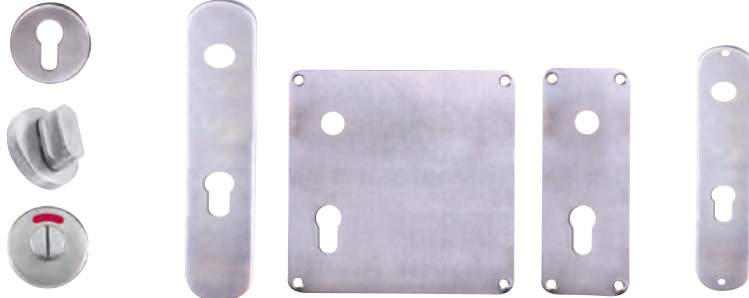

04 - trend Architectural Lever Handles

04-19132
04-22132

Plate Size:
150x150x3mm
165x165x3mm
170x170x3mm
150x150x2mm
165x165x2mm
170x170x2mm

04-19122
04-22122

Plate Size:
150x50x3mm
165x50x3mm
170x50x3mm
150x50x2mm
165x50x2mm
170x50x2mm

04-19100
04-22100

Various Designs of Lever Handles
on Roses/Escutcheons and plates

Finishes:

- AS : Silver Anodized Aluminum
- SS : Satin Stainless Steel
- PS : Polished Stainless Steel
- PB : Polished & Lacquered Brass
- CP : Polished Chrome
- SC : Satin Chrome
- SN : Satin Nickel
- PVD : Physical Vapor Deposit
- PC : Powder Coated

04-19112
04-22112

04-19142
04-22142

22mm dia lever handles on
Concealed fix back plates
size 245x45x10mm

Options available

1 Key 2 Euro 3 Oval 4 Bath

19mm dia lever handles on
face fix back plates size
180x40x7mm

Please enquire for other
options and special requests

Escutcheons and Back plates

10 Escutcheons 11 Concealed Plates 13 Square Plates 12 Rectangular Plates 14 Face Fix Plates

04- Lever Handles

19

Available Product Reference Numbers: