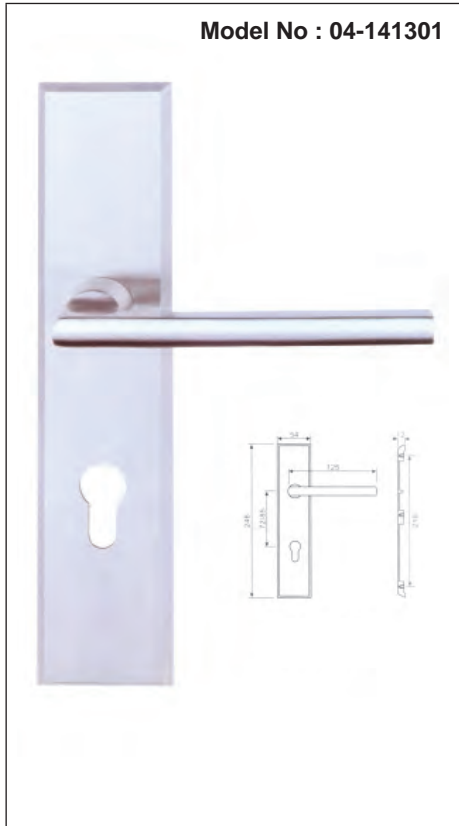

04 - trend Architectural Lever Handles

Model No.: 04-147001

Model No.: 04-148001

Dia	19	22
Length	130	140
Height	60	65

Model No.: 04-149001

Dia	19	22
Length	130	140
Height	60	65

Model No.: 04-150001

Model No.: 04-151001

Dia	19	22
Length	130	140
Height	60	65

Model No.: 04-152002

Dia	19	22
Length	130	140
Height	60	65

04-281000

04-282001

49 \varnothing x75mm

41 \varnothing x45mm

04-283001

04 - trend Architectural Lever Handles

Options available

1 Key 2 Euro

Options available

1 Key 2 Euro 3 Oval

TREND ARCHITECTURAL HARDWARE

trend