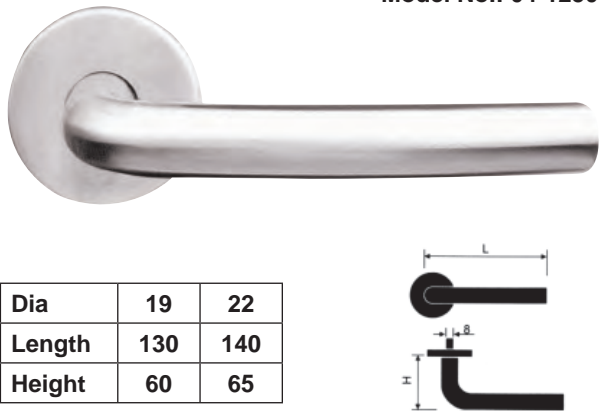

Model No.: 04-122001

04 - trend Architectural Lever Handles

Model No.: 04-123001

Model No.: 04-124001

Model No.: 04-125001

Model No.: 04-126001

Model No.: 04-127001

Model No.: 04-128001

Model No.: 04-129001

Model No.: 04-130001

04 - trend Architectural Lever Handles

Model No.: 04-131001

Model No.: 04-132001

Dia	19	22
Length	130	140
Height	60	65

Model No.: 04-133002

Model No.: 04-134001