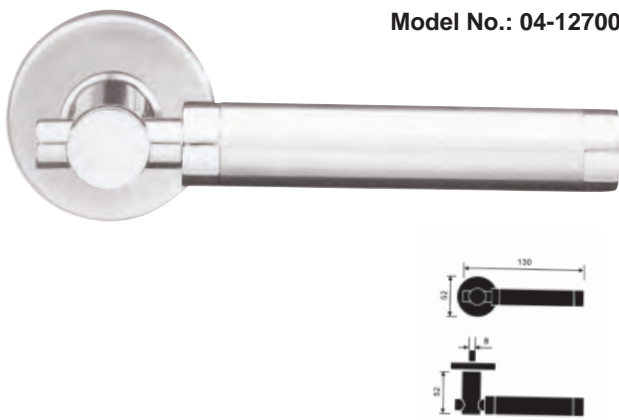

Model No.: 04-122001

04 - trend Architectural Lever Handles

Model No.: 04-123001

Model No.: 04-124001

Model No.: 04-125001

Model No.: 04-126001

Model No.: 04-127001

Model No.: 04-128001

Model No.: 04-129001

Model No.: 04-130001

04 - trend Architectural Lever Handles

Model No.: 04-131001

Model No.: 04-132001

Dia	19	22
Length	130	140
Height	60	65

Model No.: 04-133002

Model No.: 04-134001