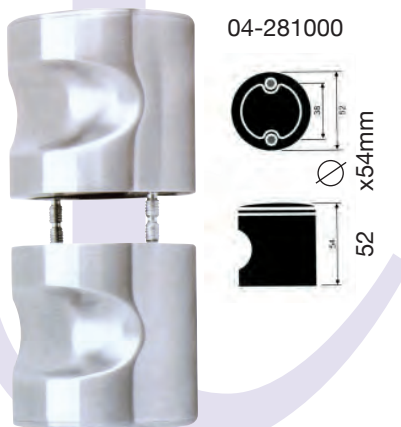

04 - trend Architectural Lever Handles

Model No.: 04-147001

Model No.: 04-148001

Dia	19	22
Length	130	140
Height	60	65

Model No.: 04-149001

Dia	19	22
Length	130	140
Height	60	65

Model No.: 04-150001

Model No.: 04-151001

Dia	19	22
Length	130	140
Height	60	65

Model No.: 04-152002

Dia	19	22
Length	130	140
Height	60	65

04-281000

04-282001

49 \varnothing x75mm

41 \varnothing x45mm

04-283001