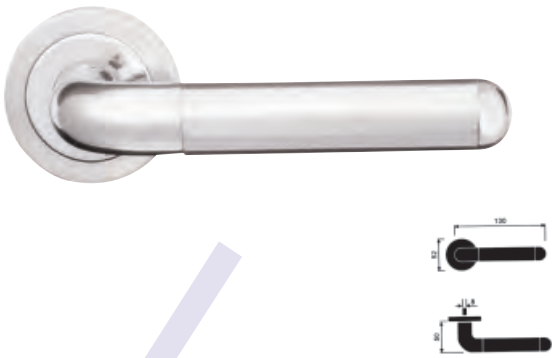

04 - trend Architectural Lever Handles

<p>Model No.: 04-107001</p> <p>L = 141, H = 53</p>	<p>Model No.: 04-108001</p> <p>L = 119, H = 48</p>
<p>Model No.: 04-109001</p> <p>L = 145, H = 57</p>	<p>Model No.: 04-110001</p> <p>L = 125, H = 52</p>
<p>Model No.: 04-111001</p> <p>L = 135, H = 39</p>	<p>Model No.: 04-112001</p> <p>L = 130, H = 48</p>
<p>Model No.: 04-113001</p> <p>L = 142, H = 62</p>	<p>Model No.: 04-114001</p> <p>L = 140, H = 53</p>

04 - trend Architectural Lever Handles

Model No.: 04-115001

Model No.: 04-116001

Model No.: 04-117002

Model No.: 04-118001

Model No.: 04-119001

Model No.: 04-120001

Model No.: 04-121001