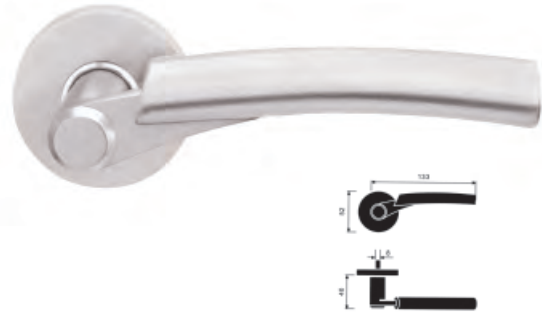

Options available

1 Key 2 Euro 3 Oval 4 Bath

04 - trend Architectural Lever Handles

<p>Model No.: 04-22100</p> <p>L = 140, H = 65</p>	<p>Model No.: 04-23100</p> <p>L = 140, H = 65</p>
<p>Model No.: 04-19100</p> <p>L = 130, H = 45</p>	<p>Model No.: 04-102001</p> <p>L = 151, H = 60</p>
<p>Model No.: 04-103001</p> <p>L = 146, H = 57</p>	<p>Model No.: 04-104001</p> <p>L = 117, H = 52</p>
<p>Model No.: 04-105001</p> <p>L = 150, H = 57</p>	<p>Model No.: 04-106002</p> <p>L = 117, H = 53</p>

04 - trend Architectural Lever Handles

<p>Model No.: 04-107001</p> <p>L = 141, H = 53</p>	<p>Model No.: 04-108001</p> <p>L = 119, H = 48</p>
<p>Model No.: 04-109001</p> <p>L = 145, H = 57</p>	<p>Model No.: 04-110001</p> <p>L = 125, H = 52</p>
<p>Model No.: 04-111001</p> <p>L = 135, H = 39</p>	<p>Model No.: 04-112001</p> <p>L = 130, H = 48</p>
<p>Model No.: 04-113001</p> <p>L = 142, H = 62</p>	<p>Model No.: 04-114001</p> <p>L = 140, H = 53</p>

04 - trend Architectural Lever Handles

Model No.: 04-115001

Model No.: 04-116001

Model No.: 04-117002

Model No.: 04-118001

Model No.: 04-119001

Model No.: 04-120001

Model No.: 04-121001