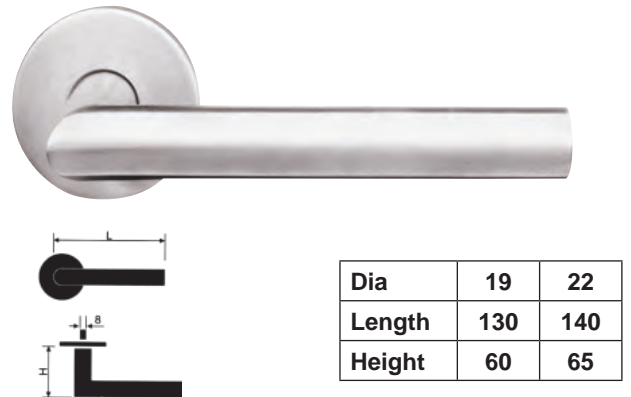

04 - trend Architectural Lever Handles

<p>Model No.: 04-107001</p> <p>L = 141, H = 53</p>	<p>Model No.: 04-108001</p> <p>L = 119, H = 48</p>
<p>Model No.: 04-109001</p> <p>L = 145, H = 57</p>	<p>Model No.: 04-110001</p> <p>L = 125, H = 52</p>
<p>Model No.: 04-111001</p> <p>L = 135, H = 39</p>	<p>Model No.: 04-112001</p> <p>L = 130, H = 48</p>
<p>Model No.: 04-113001</p> <p>L = 142, H = 62</p>	<p>Model No.: 04-114001</p> <p>L = 140, H = 53</p>

04 - trend Architectural Lever Handles

Model No.: 04-115001

Model No.: 04-116001

Model No.: 04-117002

Model No.: 04-118001

Model No.: 04-119001

Model No.: 04-120001

Model No.: 04-121001

Dia	19	22
Length	130	140
Height	60	65

Model No.: 04-152002

Dia	19	22
Length	130	140
Height	60	65

04-281000

04-282001

49 \varnothing x75mm

41 \varnothing x45mm

04-283001