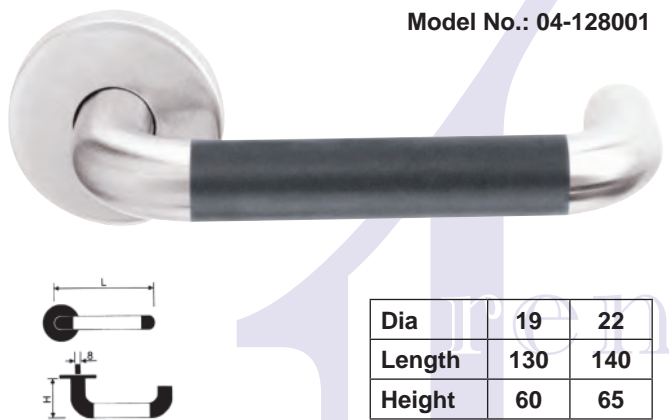

Model No.: 04-122001

04 - trend Architectural Lever Handles

Model No.: 04-123001

Model No.: 04-124001

Model No.: 04-125001

Model No.: 04-126001

Model No.: 04-127001

Model No.: 04-128001

Model No.: 04-129001

Model No.: 04-130001

04 - trend Architectural Lever Handles

Model No.: 04-131001

Model No.: 04-132001

Dia	19	22
Length	130	140
Height	60	65

Model No.: 04-133002

Model No.: 04-134001