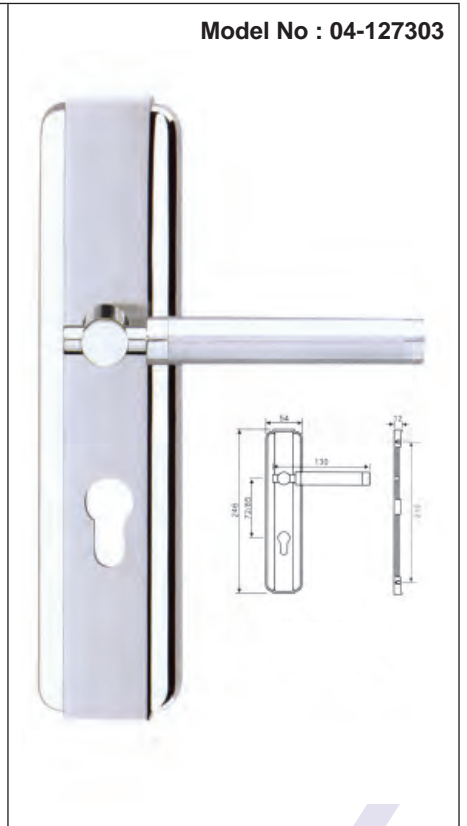

04-19112
04-22112

04-19142
04-22142

22mm dia lever handles on
Concealed fix back plates
size 245x45x10mm

Options available

1 Key 2 Euro 3 Oval 4 Bath

19mm dia lever handles on
face fix back plates size
180x40x7mm

04 - trend Architectural Lever Handles

Model No.: 04-147001

Model No.: 04-148001

Dia	19	22
Length	130	140
Height	60	65

Model No.: 04-149001

Dia	19	22
Length	130	140
Height	60	65

Model No.: 04-150001

Model No.: 04-151001

Dia	19	22
Length	130	140
Height	60	65

Model No.: 04-152002

Dia	19	22
Length	130	140
Height	60	65

04-281000

04-282001

49 \varnothing x75mm

41 \varnothing x45mm

04-283001

04 - trend Architectural Lever Handles

Options available

1 Key 2 Euro

Options available

1 Key 2 Euro 3 Oval

TREND ARCHITECTURAL HARDWARE

trend