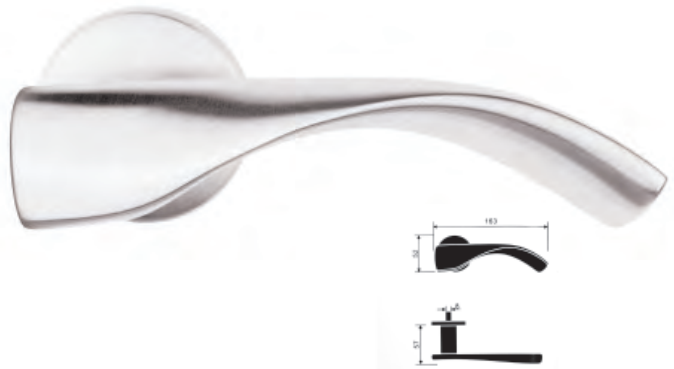

Model No.: 04-122001

04 - trend Architectural Lever Handles

Model No.: 04-123001

Model No.: 04-124001

Model No.: 04-125001

Model No.: 04-126001

Model No.: 04-127001

Model No.: 04-128001

Model No.: 04-129001

Model No.: 04-130001

04 - trend Architectural Lever Handles

Model No.: 04-131001

Model No.: 04-132001

Dia	19	22
Length	130	140
Height	60	65

Model No.: 04-133002

Model No.: 04-134001