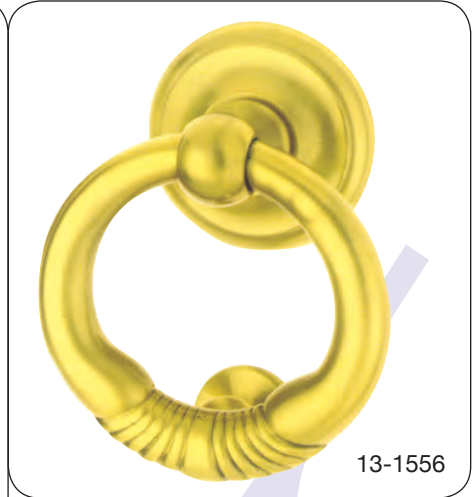

06-7109R

Trend Decorative Entrance Door Pull handles:

Product Code:	Fixing	Dia mm	Centr. mm	Overall Length	Finishes Available
06-7100T	B/T	43	228	438	PB, GP, PVD, CP
06-7100B	B/B	43	228	438	PB, GP, PVD, CP
06-7101T	B/T	59	312	600	PB, GP, PVD, CP
06-7101B	B/B	59	312	600	PB, GP, PVD, CP
06-7102T	B/T	32	360	500	PB, GP, PVD, CP
06-7102R	R	32	360	500	PB, GP, PVD, CP
06-7103R	R	25	210	255	PB, GP, PVD, CP
06-7104T	B/T	32	420	600	SS, PS, PVD
06-7104R	R	32	420	600	SS, PS, PVD
06-7104B	B/B	32	420	600	SS, PS, PVD
06-7105R	B/B	20	420	450	PB, GP, PVD, CP
06-7107R	B/T	32	725	750	SS, PS, PVD
06-7108P	P	55	297	297	PB, GP, PVD, CP
06-7109R	R	32	240	500	SS, PS, PVD
06-7111R	B/T	32	470	500	SS, PS, PVD
06-7112R	R	22	190	235	PB, GP, PVD, CP
06-7113P	P	65	380	380	PB, GP, PVD, CP
06-7114R	R				PB, GP, PVD, CP

13 - trend Door Knockers & Knobs

13-1551

13-1552

13-1553

13-1554

13-1555

13-1556

Finishes available:

- PB : Polished & Lacquered Brass
- PVD : Physical Vapor Deposit
- SC : Satin Chrome
- CP : Polished Chrome
- SN : Satin Nickel

trend Decorative Knobs

Winchester
Center Door Knob
Size: 3", 4"

Ref:
06-9010
06-9110

Winchester Model No.: 04-29000
Mortise Knob Furniture
Size: 2", 2.12"

Model No.: 04-284005

TREND ARCHITECTURAL HARDWARE

trend