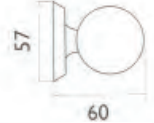

06-7109R

Trend Decorative Entrance Door Pull handles:

Product Code:	Fixing	Dia mm	Centr. mm	Overall Length	Finishes Available
06-7100T	B/T	43	228	438	PB, GP, PVD, CP
06-7100B	B/B	43	228	438	PB, GP, PVD, CP
06-7101T	B/T	59	312	600	PB, GP, PVD, CP
06-7101B	B/B	59	312	600	PB, GP, PVD, CP
06-7102T	B/T	32	360	500	PB, GP, PVD, CP
06-7102R	R	32	360	500	PB, GP, PVD, CP
06-7103R	R	25	210	255	PB, GP, PVD, CP
06-7104T	B/T	32	420	600	SS, PS, PVD
06-7104R	R	32	420	600	SS, PS, PVD
06-7104B	B/B	32	420	600	SS, PS, PVD
06-7105R	B/B	20	420	450	PB, GP, PVD, CP
06-7107R	B/T	32	725	750	SS, PS, PVD
06-7108P	P	55	297	297	PB, GP, PVD, CP
06-7109R	R	32	240	500	SS, PS, PVD
06-7111R	B/T	32	470	500	SS, PS, PVD
06-7112R	R	22	190	235	PB, GP, PVD, CP
06-7113P	P	65	380	380	PB, GP, PVD, CP
06-7114R	R				PB, GP, PVD, CP

- PB : Polished & Lacquered Brass
- PVD : Physical Vapor Deposit
- SC : Satin Chrome
- CP : Polished Chrome
- SN : Satin Nickel

trend Decorative Knobs

Winchester
Center Door Knob
Size: 3", 4"

Ref:
06-9010
06-9110

Winchester Model No.: 04-29000
Mortise Knob Furniture
Size: 2", 2.12"

Model No.: 04-284005

TREND ARCHITECTURAL HARDWARE

trend