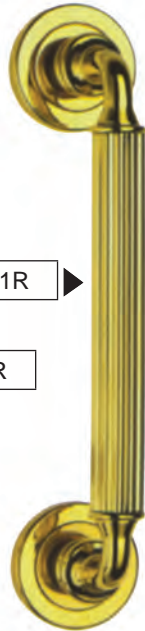

06 - trend Decorative Pull Handles

06-7100T
06-7100B
06-7101T
06-7101B

06-7102T
06-7102R

06-7104T
06-7104R
06-7104B

06-7105R

06-7108P

06-7107R

06-7111R

06-7109R

Trend Decorative Entrance Door Pull handles:

Product Code:	Fixing	Dia mm	Centr. mm	Overall Length	Finishes Available
06-7100T	B/T	43	228	438	PB, GP, PVD, CP
06-7100B	B/B	43	228	438	PB, GP, PVD, CP
06-7101T	B/T	59	312	600	PB, GP, PVD, CP
06-7101B	B/B	59	312	600	PB, GP, PVD, CP
06-7102T	B/T	32	360	500	PB, GP, PVD, CP
06-7102R	R	32	360	500	PB, GP, PVD, CP
06-7103R	R	25	210	255	PB, GP, PVD, CP
06-7104T	B/T	32	420	600	SS, PS, PVD
06-7104R	R	32	420	600	SS, PS, PVD
06-7104B	B/B	32	420	600	SS, PS, PVD
06-7105R	B/B	20	420	450	PB, GP, PVD, CP
06-7107R	B/T	32	725	750	SS, PS, PVD
06-7108P	P	55	297	297	PB, GP, PVD, CP
06-7109R	R	32	240	500	SS, PS, PVD
06-7111R	B/T	32	470	500	SS, PS, PVD
06-7112R	R	22	190	235	PB, GP, PVD, CP
06-7113P	P	65	380	380	PB, GP, PVD, CP
06-7114R	R				PB, GP, PVD, CP

Material:	Solid Brass 304 / 316 grade Stainless Steel
Finishes Available:	PB : Polished Brass GP : Gold Plated PVD : Physical Vapor Deposit Dual Colour: SS PS PVD

Other finishes on request

06 - trend Architectural Pull Handles

- PB : Polished & Lacquered Brass
- PVD : Physical Vapor Deposit
- SC : Satin Chrome
- CP : Polished Chrome
- SN : Satin Nickel

trend Decorative Knobs

Winchester
Center Door Knob
Size: 3", 4"

Ref:
06-9010
06-9110